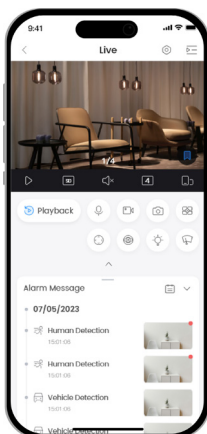

4MP

Clear images with sharp details

Day&Night

Clear images even at night

AI Chip

Smart algorithms, enhanced detection accuracy

AI Human Detection

Focuses on what matters and reduces false alarms

H.265

Advanced H.265 compression technology

Bluetooth Pairing

Fast pairing with Bluetooth

Micro SD Card

Low-cost storage

Upgrade Your Experience with DMSS

Dahua Mobile Security Surveillance (DMSS) is a professional remote surveillance management platform that offers remote monitoring, device migration, and sharing. When connected to the internet, the platform provides real-time alerts to improve surveillance efficiency and grant flexibility in security management.