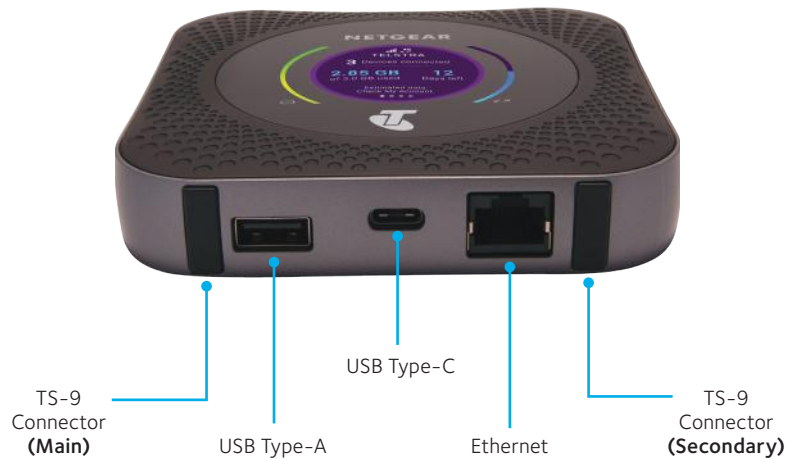

Battery Life

- All day & Night – 5040mAh battery for all day use

External Ports

- Ethernet Port
- USB-C Port
- Dual TS-9 external
3G/4G antennas connectors

Package Contents

- NETGEAR Nighthawk M1 Mobile Router
- Removable Lithium Ion (Li-ion) Battery
- AC charger and USB Type-C cable
- Quick Start Guide
- Manufacturer's warranty card

NETGEAR® Nighthawk®

Nighthawk® M1 Mobile Router

Data Sheet

As your ultimate travel router, the Nighthawk M1 is a **premium mobile WiFi router, plus MORE**

1 Gbps

**SUPER FAST WIRELESS
INTERNET**

MEDIA STREAMING