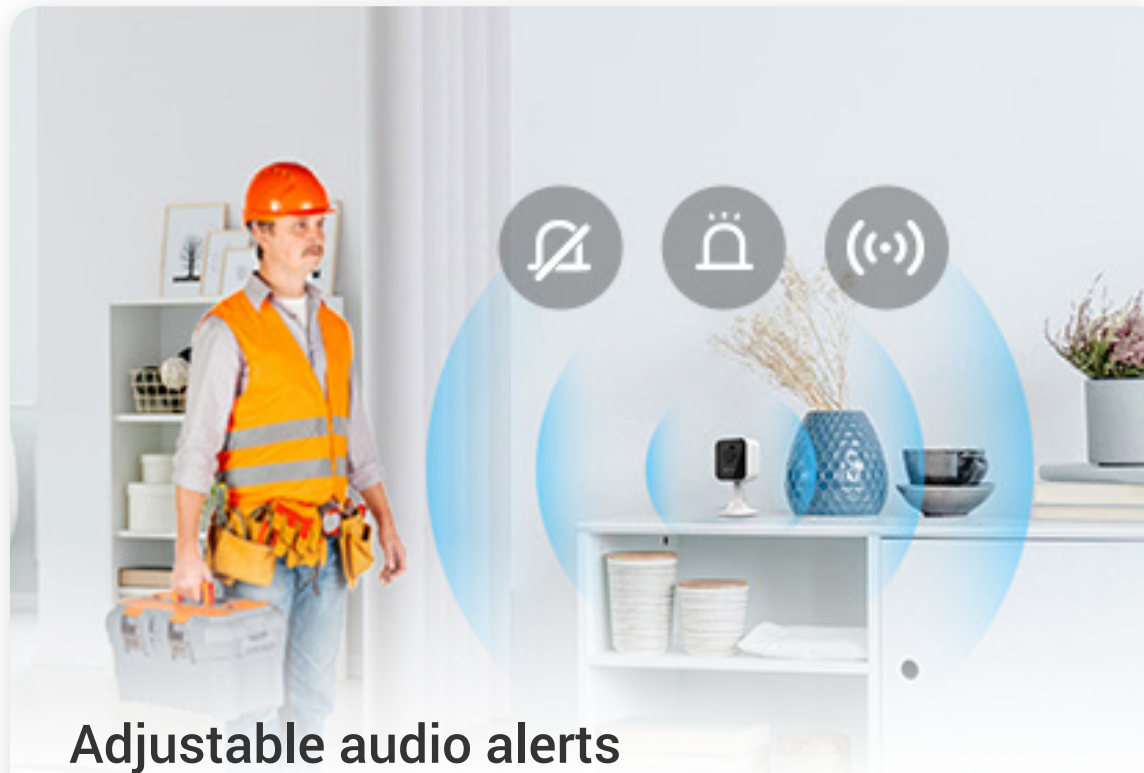

H1c Type-C

Smart Home Wi-Fi Camera

Peace of mind delivered in a petite way

Simple but reliable, the H1c can be your essential indoor camera to keep an eye on your kids and pets, while offering protection to your home from day to night. As a petite, plug-in camera that fits any home space, the camera gets all the basics right. It offers great video quality, sharp night vision, motion detection and two-way audio, and provides extra convenience with its easy-to-install design, sleep mode, three sound-alert modes, and more.

Peace of mind at night

The camera protects your sweet dreams even in dim lights. It captures activities with sharp night vision of up to 10 meters (32 feet).

Instant, insightful notifications

The camera captures motions and alerts you immediately. You can view alert details and replay captured videos all on your mobile phone.

Super easy installation

Setting up the H1c is a breeze. Place it on any flat surface, or snap it onto any metallic wall with the included magnetic base.

Adjustable audio alerts

You can now hear camera detections from afar. The H1c offers three audio alert modes – silent, short beep, and siren.

Real-time communication

The H1c's full-duplex audio allows you to talk to your loved ones from wherever you are, by simply using the EZVIZ App.

Alexa, show me the baby's room.

Hands-free control

With integration to your voice assistants, you can pull up the video feed by simply saying "Alexa" or "Hey Google".¹