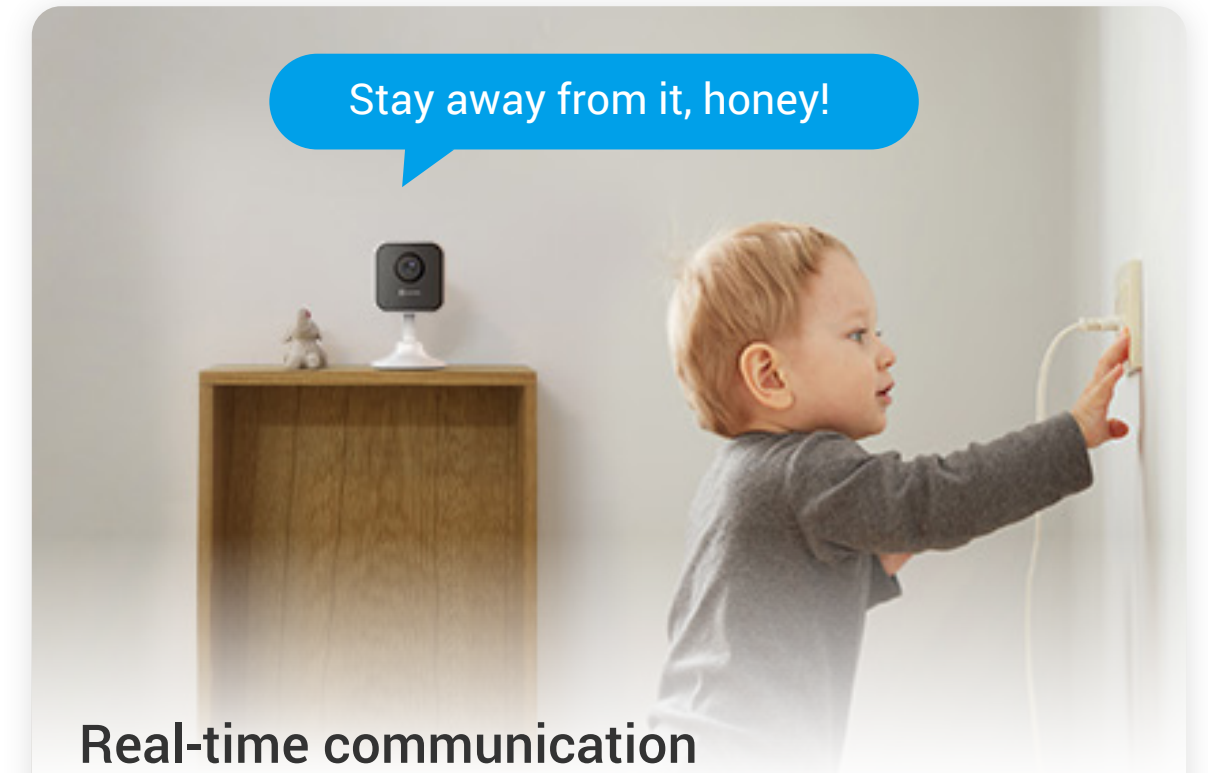

H1c Type-C

Smart Home Wi-Fi Camera

Peace of mind delivered in a petite way

Simple but reliable, the H1c can be your essential indoor camera to keep an eye on your kids and pets, while offering protection to your home from day to night. As a petite, plug-in camera that fits any home space, the camera gets all the basics right. It offers great video quality, sharp night vision, motion detection and two-way audio, and provides extra convenience with its easy-to-install design, sleep mode, three sound-alert modes, and more.

Peace of mind at night

The camera protects your sweet dreams even in dim lights. It captures activities with sharp night vision of up to 10 meters (32 feet).

Instant, insightful notifications

The camera captures motions and alerts you immediately. You can view alert details and replay captured videos all on your mobile phone.

Super easy installation

Setting up the H1c is a breeze. Place it on any flat surface, or snap it onto any metallic wall with the included magnetic base.

Adjustable audio alerts

You can now hear camera detections from afar. The H1c offers three audio alert modes – silent, short beep, and siren.

Real-time communication

The H1c's full-duplex audio allows you to talk to your loved ones from wherever you are, by simply using the EZVIZ App.

Alexa, show me the baby's room.

Hands-free control

With integration to your voice assistants, you can pull up the video feed by simply saying "Alexa" or "Hey Google".¹