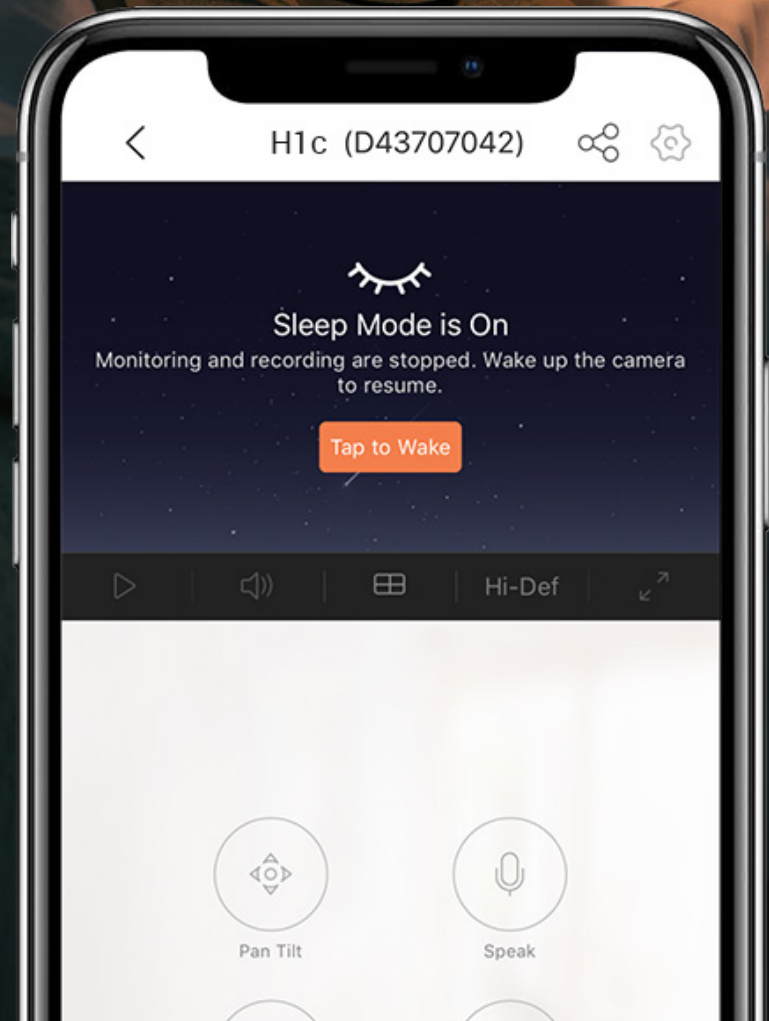

AES-128
Data Encryption

TLS
Data Transmission Encryption