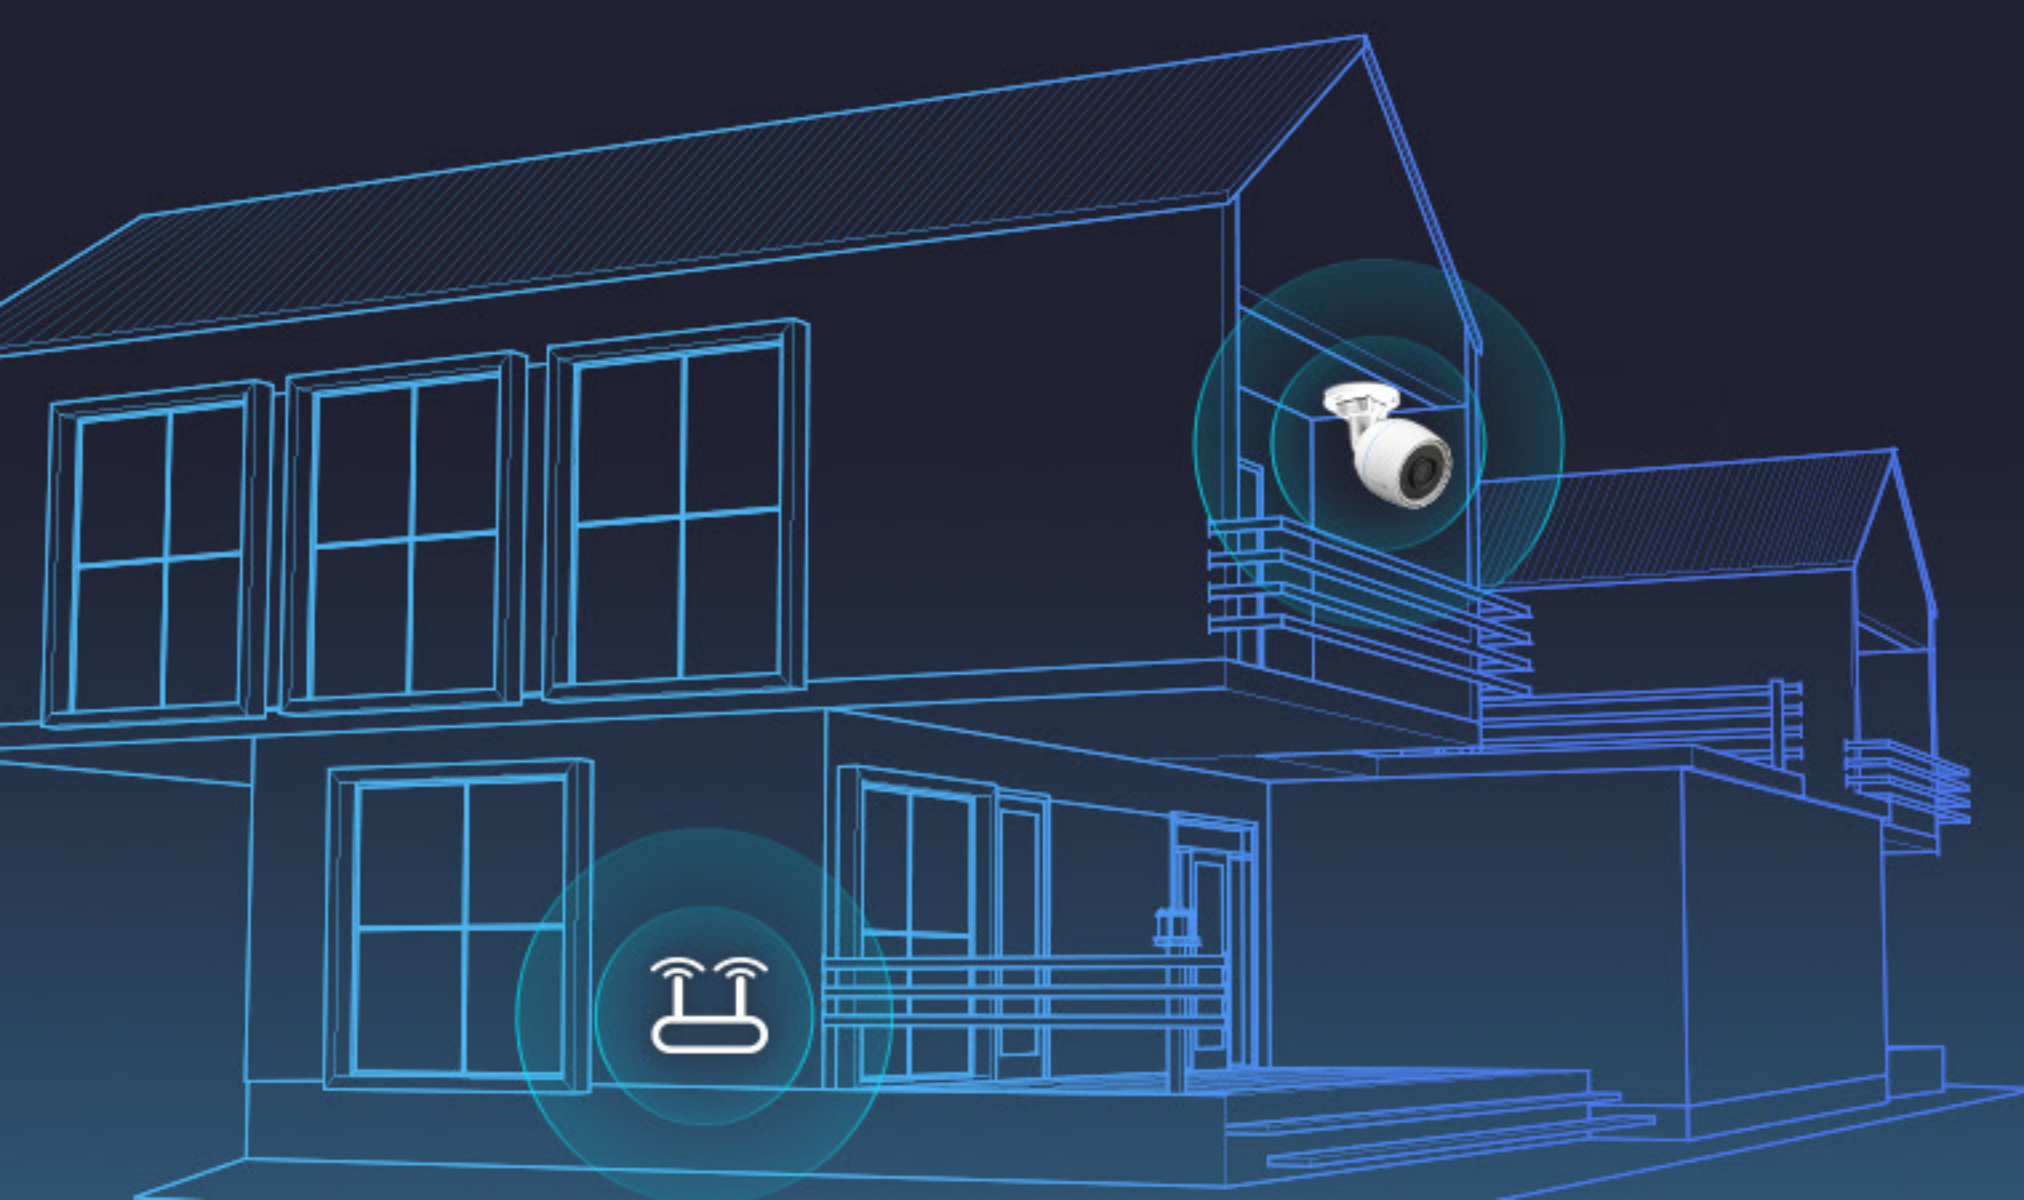

Elegant design with reliable Wi-Fi connection

Compact in design to go under the eaves or on the outer wall, the H3c is equipped with high-performance, built-in dual antennas to ensure stable, strong camera connection.