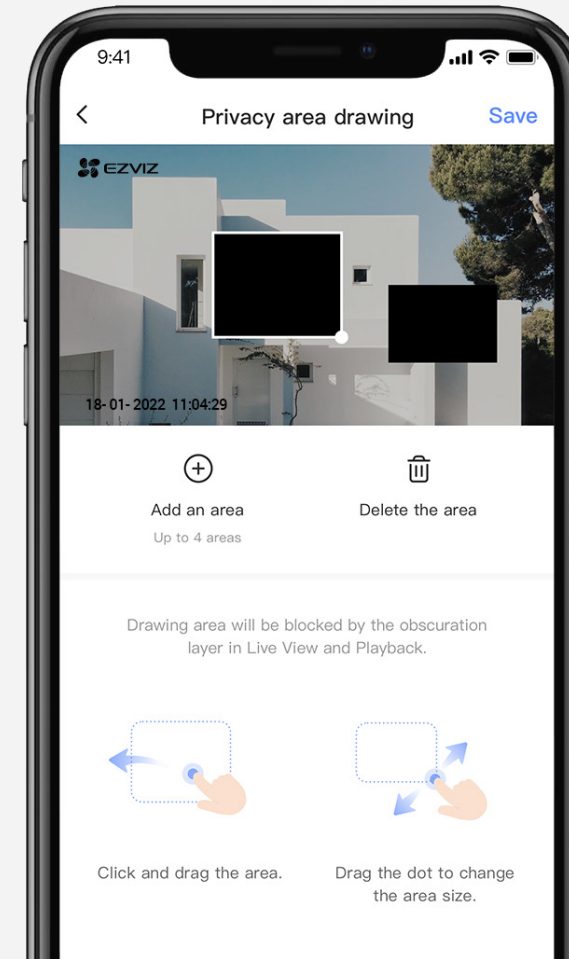

EZVIZ has been awarded by DNV for **information security** (ISO/IEC 27001:2013), **personal data protection** (ISO/IEC 27701:2019), **cloud security** (CSA STAR) and more.

Privacy Zone⁴