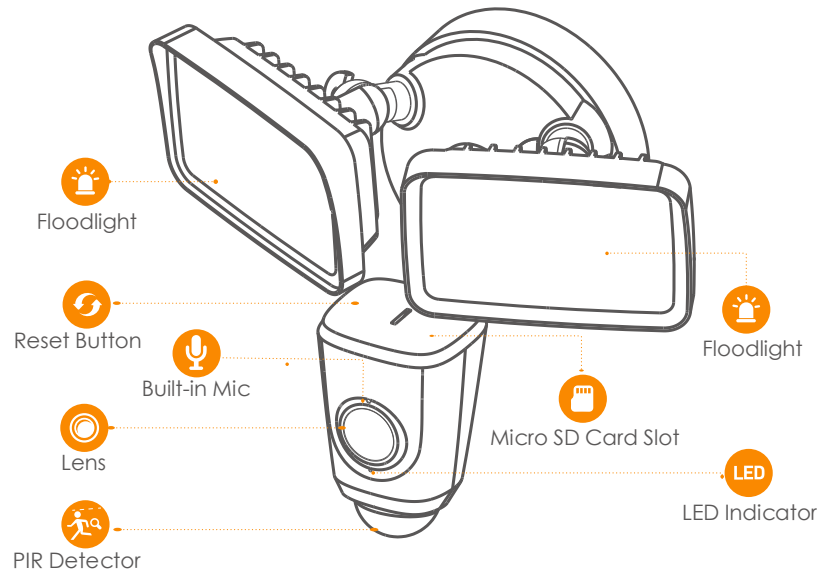

Specifications

Camera

1/2.7" 2 Megapixel Progressive CMOS
2MP(1920 x 1080)
Night Vision: 10m(33ft) Distance
2.8mm Fixed Lens
Field of View : 114° (H), 66° (V), 137° (D)

Video & Audio

Video Compression : H.265/H.264
Up to 25/30fps Frame Rate
16x Digital Zoom
Built-in Mic & Speaker, 110dB Siren
Built-in Floodlights

Notice Management

Motion Detection
Configurable Region

Auxiliary Interface

Micro SD Card Slot(up to 256GB)
Reset Button

Network

Wi-Fi:IEEE802.11b/g/n,100m Open Field
Internal Dual Antennas, 2 x 2 MIMO
CGI
imou App: iOS, Android

Floodlight

Brightness: 2000lm
Color Temperature: 3000K
3 Working Modes: Manual, PIR Motion Activation, Dusk to Dawn
PIR: Configurable area and distance
Up to 270° coverage, 10m(33ft) distance

General

Power Supply:AC100~240V
Power Consumption: <40W
Working Environment:-30° C~+50° C, Less Than 95%RH
IP65 Weatherproof
Dimensions: 237.2 × 317.3 × 171.8mm (9.3 x 12.5 x 6.8 inch)
Weight:1800g (3,97lb)
FCC

What's in the box

- 1x Floodlight Camera
- 1x Quick Start Guide
- 1x Hook
- 3x Wire Nut
- 1 xMounting Screw
- 4x Bracket Screws
- 1x Screw Package
- 1x Mounting Plate