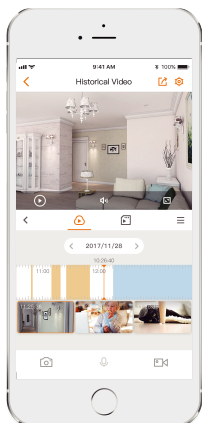

Stay close with what you care

With Cloud service, you will have access to what you care as long as Internet is available. You can record daily or motion videos on Cloud and playback anytime anywhere.