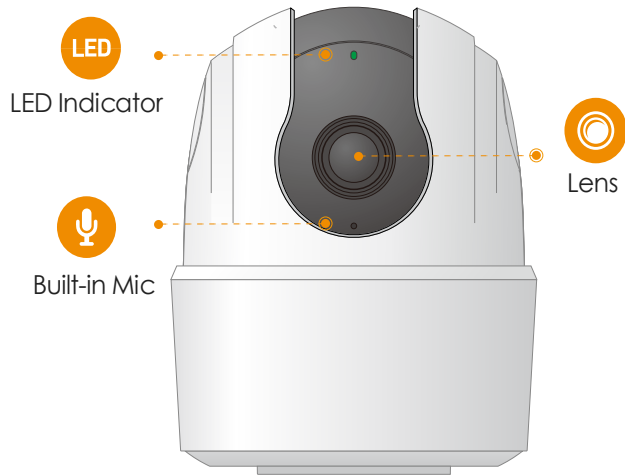

imou

Ranger 2C

1080P H.265 Wi-Fi Pan & Tilt Camera

With 1080P Full HD live monitoring and 0~355° pan & -5~80° tilt features, Ranger 2C ensures every corner of your home completely covered. Human Detection quickly finds human targets in images and immediately sends a notification to you. Privacy Mode helps protect your personal privacy when you are home, and Smart Tracking function lets the camera follows moving objects when it detects motion.

Diversified Storage

Supports NVR, Cloud Storage or Micro SD card (up to 256GB)

Two-way Talk

Communicate with family and pets easily

Stay close with what you care

With Cloud service, you will have access to what you care as long as Internet is available. You can record daily or motion videos on Cloud and playback anytime anywhere.

Front View

Back View

Specifications

Camera

1/2.8" 2Megapixel Progressive CMOS
2MP (1920 x 1080)
Night Vision: 10m(33ft) Distance
3.6mm Fixed Lens
Field of View : 93° (H), 48° (V), 118° (D)
355° Pan & -5~80° Tilt

Auxiliary Interface

Micro SD Card Slot (up to 256GB)
Built-in Mic & Speaker
Reset Button

General

DC 5V1A Power Supply
Power Consumption: < 3.5W
Working Environment: -10° C ~ +45° C, Less Than 95%RH
Dimensions: 106.1 × 77.4 × 77.4mm (4.17 × 3.04 × 3.04 inch)
Weight: 219g (0.48lb)
CE, FCC