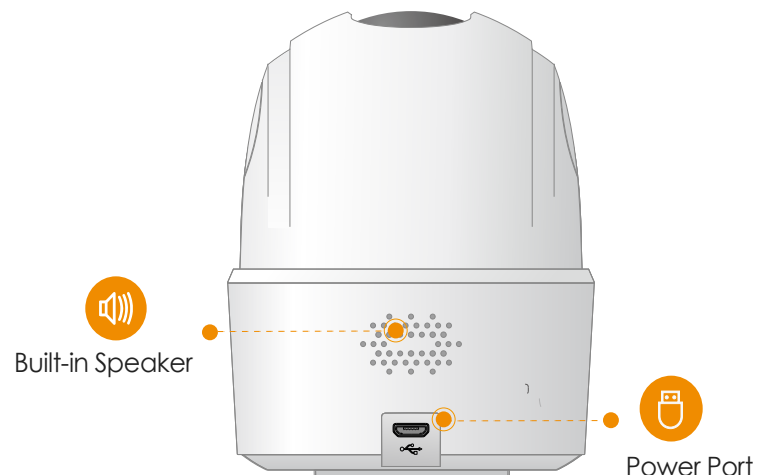

imou

Ranger 2C

1080P H.265 Wi-Fi Pan & Tilt Camera

With 1080P Full HD live monitoring and 0~355° pan & -5~80° tilt features, Ranger 2C ensures every corner of your home completely covered. Human Detection quickly finds human targets in images and immediately sends a notification to you. Privacy Mode helps protect your personal privacy when you are home, and Smart Tracking function lets the camera follows moving objects when it detects motion.

Diversified Storage

Supports NVR, Cloud Storage or Micro SD card (up to 256GB)

Two-way Talk

Communicate with family and pets easily

Stay close with what you care

With Cloud service, you will have access to what you care as long as Internet is available. You can record daily or motion videos on Cloud and playback anytime anywhere.

Front View

Back View

Specifications

Camera

1/2.8" 2Megapixel Progressive CMOS
2MP (1920 x 1080)
Night Vision: 10m(33ft) Distance
3.6mm Fixed Lens
Field of View : 93° (H), 48° (V), 118° (D)
355° Pan & -5~80° Tilt

Auxiliary Interface

Micro SD Card Slot (up to 256GB)
Built-in Mic & Speaker
Reset Button

General

DC 5V1A Power Supply
Power Consumption: < 3.5W
Working Environment: -10° C ~ +45° C, Less Than 95%RH
Dimensions: 106.1 × 77.4 × 77.4mm (4.17 × 3.04 × 3.04 inch)
Weight: 219g (0.48lb)
CE, FCC