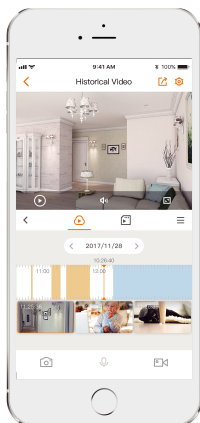

Two-way Talk

Communicate with family and pets easily

Stay close with what you care

With Cloud service, you will have access to what you care as long as Internet is available. You can record daily or motion videos on Cloud and playback anytime anywhere.