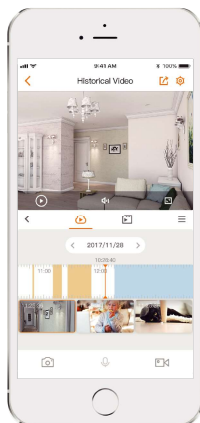

Bullet 2E 5MP

5MP H.265 Bullet Wi-Fi Camera

Bullet 2E 5MP delivers 5MP live monitoring with a choice of 2.8mm/3.6mm lens option, it supports four night vision modes for clear-as day clarity even in pitch dark. Human Detection allows you to monitor what matters without receiving annoying false alerts. With IP67 certified, the camera can be used outdoors under different weather conditions.

H.265 5MP QHD
See more than 4MP

Human Detection
Quickly find human targets in you home

Smart Color Night Vision
Support four-mode night vision for clear-as day clarity even in pitch dark

Built-in Spotlight
keep unwelcome visitors away from your home.

IP67
Weatherproof from dust and water

Built-in Microphone
High quality microphone picks up sounds clearly while monitoring

Diversified Storage
Supports NVR, Cloud Storage or Micro SD card (up to 512GB)

Alarm Notification
Sends instant motion-activated alerts to your mobile phone

Wi-Fi Connection
Wi-Fi 6 :IEEE802.11b/g/n/ax (2.4GHz)

Stay close with what you care

With Cloud service, you will have access to what you care as long as Internet is available. You can record daily or motion videos on Cloud and play back anytime anywhere.