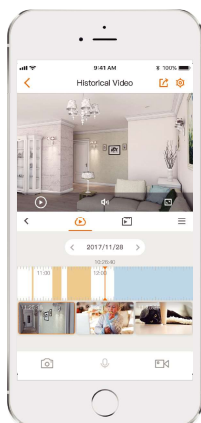

Turret SE 4MP (-C)

4MP H.265 Turret Wi-Fi Camera

Turret SE 4MP delivers 4MP live monitoring with a choice of 2.8mm / 3.6 mm lens option, it supports the latest H.265 compression which can save up to 50% bandwidth and storage. Human Detection allows you to monitor what matters without receiving annoying false alerts.

-  **H.265 4MP QHD**
See more than 1080P
-  **Human Detection**
Quickly find human targets in you home
-  **Built-in Microphone**
High quality microphone picks up sounds clearly while monitoring
-  **H.265 Codec**
Save more high-quality video in less space
-  **24/7 Protection**
Infrared night vision for clear-as-day clarity even in pitch dark
-  **Alarm Notification**
Sends instant motion-activated alerts to your mobile phone
-  **Diversified Storage**
Supports NVR, Cloud Storage or Micro SD card (up to 512GB)
-  **Wi-Fi Connection**
IEEE802.11b/g/n/ax(2.4 GHz) support Wi-Fi 6

Camera

1/2.8" 4 Megapixel Progressive CMOS
4MP(2560 x 1440)
Night Vision: 30m(98ft) Distance
2.8mm/3.6mm Fixed Lens
Field of View: 2.8mm: 90° (H), 50° (V), 107° (D)
3.6mm: 76° (H), 40° (V), 92° (D)
One infrared light