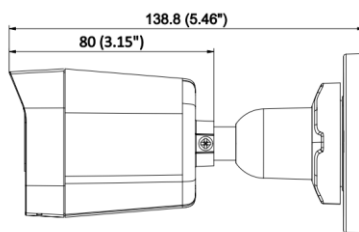

**▪ Available Model**

DS-2CD1041G0-I(2.8mm)

DS-2CD1041G0-I(4mm)

**▪ Dimension**

Unit:mm (inch)

- Accessory
- Optional

DS-1280ZJ-XS Junction box	DS-2280ZJ Wall mount
	

**Headquarters**