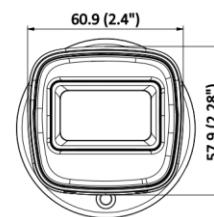

**▪ Available Model**

DS-2CD1041G0-I(2.8mm)

DS-2CD1041G0-I(4mm)

**▪ Dimension**

Unit:mm (inch)

- Accessory
- Optional

DS-1280ZJ-XS Junction box	DS-2280ZJ Wall mount
	

**Headquarters**