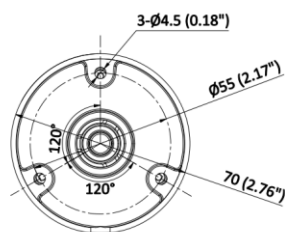

**▪ Available Model**

DS-2CD1041G0-I(2.8mm)

DS-2CD1041G0-I(4mm)

**▪ Dimension**

Unit:mm (inch)

- Accessory
- Optional

DS-1280ZJ-XS Junction box	DS-2280ZJ Wall mount
	

**Headquarters**