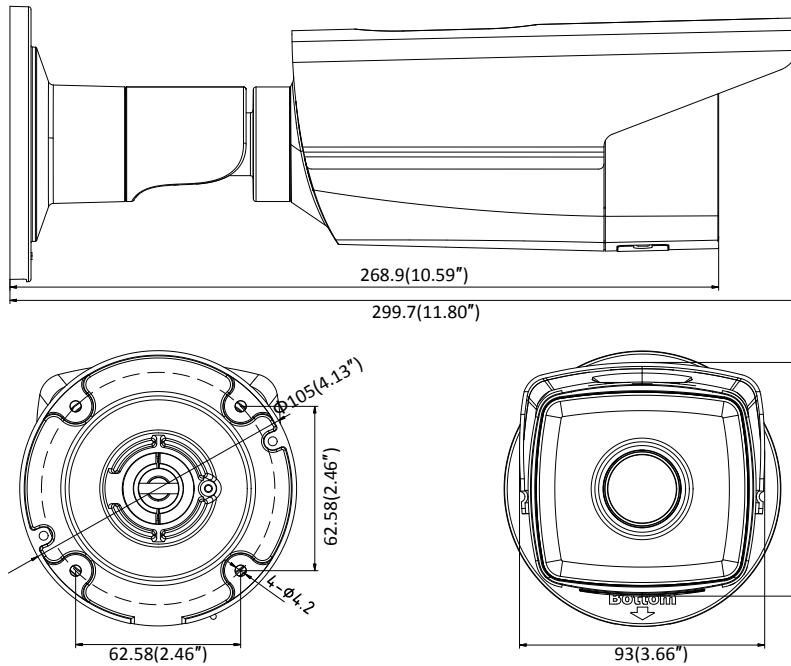

Dimensions

Unit: mm (inch)

Accessory

DS-1260ZJ
Junction Box

Distributed by

HIKVISION

Headquarters

No.555 Qianmo Road, Binjiang District,
Hangzhou 310051, China
T +86-571-8807-5998
overseasbusiness@hikvision.com

Hikvision USA
T +1-909-895-0400
sales.usa@hikvision.com

Hikvision Australia
T +61-2-8599-4233
salesau@hikvision.com

Hikvision India
T +91-22-28469900
sales@pramahikvision.com

Hikvision Canada
T +1-866-200-6690
sales.canada@hikvision.com

Hikvision Thailand
T +662-275-9949
sales.thailand@hikvision.com

Hikvision Europe
T +31-23-5542770
sales.eu@hikvision.com

Hikvision Italy
T +39-0438-6902
info.it@hikvision.com

Hikvision Brazil
T +55 11 3318-0050
Latam.support@hikvision.com

Hikvision Turkey
T +90 (216)521 7070- 7074
sales.tr@hikvision.com

Hikvision Malaysia
T +601-7652-2413
sales.my@hikvision.com

Hikvision UK & Ireland
T +01628-902140
sales.uk@hikvision.com

Hikvision South Africa
Tel: +27 (10) 0351172
sale.africa@hikvision.com

Hikvision France
T +33(0)1-85-330-450
info.fr@hikvision.com

Hikvision Kazakhstan
T +7-727-9730667
nikia.panfilov@hikvision.ru

Hikvision Vietnam
T +84-974270888
sales.vt@hikvision.com

Hikvision UAE
T +971-4-4432090
salesme@hikvision.com

Hikvision Singapore
T +65-6684-4718
sg@hikvision.com

Hikvision Spain
T +34-91-737-16-55
info.es@hikvision.com

Hikvision Tashkent
T +99-87-1238-9438
uzb@hikvision.ru

Hikvision Hong Kong
T +852-2151-1761
info.hk@hikvision.com

Hikvision Russia
T +7-495-669-67-99
sateru@hikvision.com

Hikvision Korea
T +82-(0)31-731-8817
sales.korea@hikvision.com

Hikvision Poland
T +48-22-460-01-50
info.pl@hikvision.com

Hikvision Indonesia
T +62-21-2933759
Sales.Indonesia@hikvision.com

Hikvision Colombia
sales.colombia@hikvision.com