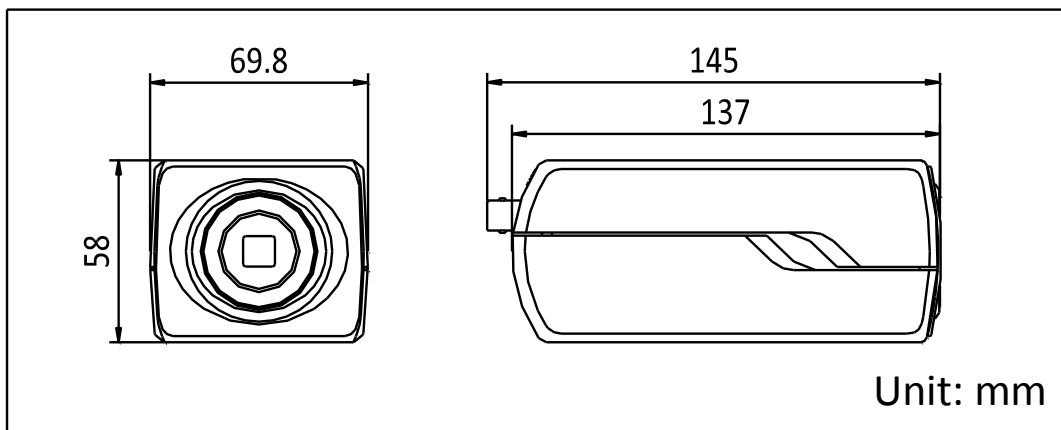

General	
Operating Conditions	-30 °C – 60 °C (-22 °F – 140 °F), Humidity 95% or less (non-condensing)
Power Supply	24 VAC ± 10%, 12 VDC ± 10%, PoE (802.3af)
Power Consumption	Max. 6 W (Max. 9W when IR cut filter switches)
Dimensions	69.8 × 58 × 145 mm (2.75" × 2.28" × 5.71")
Weight	830 g (1.83 lbs)

Order Models:

iDS-2CD6026FWD-A/F

Dimensions