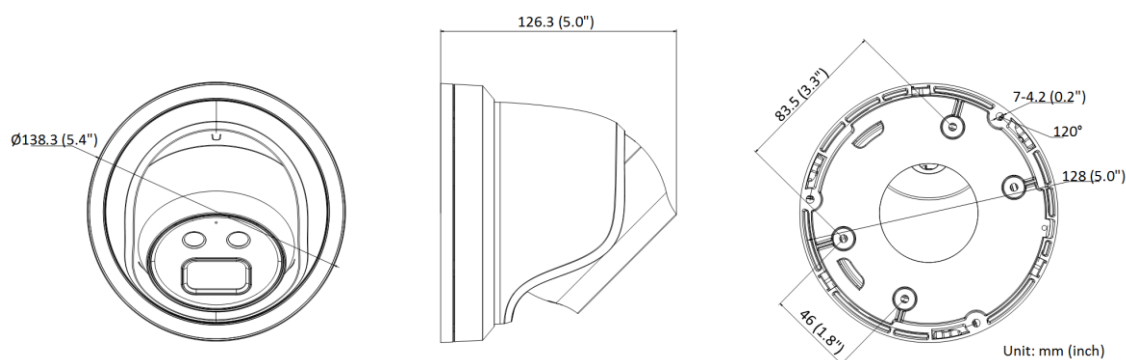

Power Consumption and Current	12 VDC, 0.48 A, max. 5.8 W PoE: (802.3af, 36 V to 57 V), 0.19 A to 0.12 A, max. 6.8 W
Power Interface	Ø5.5 mm coaxial power plug
Material	Metal except for trim ring
Camera Dimension	Ø138.3 × 126.3 mm (5.4" × 5.0")
Package Dimension	170 × 170 × 150 mm (6.7" × 6.7" × 5.9")
Camera Weight	Approx. 770 g (1.7 lb.)
With Package Weight	Approx. 1073 g (2.4 lb.)
Linkage Method	Upload to NAS/memory card, notify surveillance center, trigger record, trigger capture
Web Client Language	33 languages English, Russian, Estonian, Bulgarian, Hungarian, Greek, German, Italian, Czech, Slovak, French, Polish, Dutch, Portuguese, Spanish, Romanian, Danish, Swedish, Norwegian, Finnish, Croatian, Slovenian, Serbian, Turkish, Korean, Traditional Chinese, Thai, Vietnamese, Japanese, Latvian, Lithuanian, Portuguese (Brazil), Ukrainian
General Function	Anti-flicker, heartbeat, mirror, privacy masks, flash log, password reset via e-mail, pixel counter
Software Reset	Yes
Approval	
EMC	FCC (47 CFR Part 15, Subpart B); CE-EMC (EN 55032: 2015, EN 61000-3-2: 2014, EN 61000-3-3: 2013, EN 50130-4: 2011 +A1: 2014); RCM (AS/NZS CISPR 32: 2015); IC (ICES-003: Issue 6, 2016); KC (KN 32: 2015, KN 35: 2015)
Safety	UL (UL 60950-1); CB (IEC 60950-1:2005 + Am 1:2009 + Am 2:2013); CE-LVD (EN 60950-1:2005 + Am 1:2009 + Am 2:2013); BIS (IS 13252(Part 1):2010+A1:2013+A2:2015); LOA (IEC/EN 60950-1)
Environment	CE-RoHS (2011/65/EU); WEEE (2012/19/EU); Reach (Regulation (EC) No 1907/2006)
Protection	-U: Ingression protection: IP66 (IEC 60529-2013) -I: Ingression protection: IP67 (IEC 60529-2013)

Available Model

DS-2CD2346G2-I (2.8 mm, 4 mm, 6 mm)

DS-2CD2346G2-IU (2.8 mm, 4 mm, 6 mm)

Dimension

▪ Accessory

DS-1276ZJ-SUS
Corner Mount

DS-1271ZJ-140
Pendent Mount

DS-1273ZJ-140B
Wall Mount