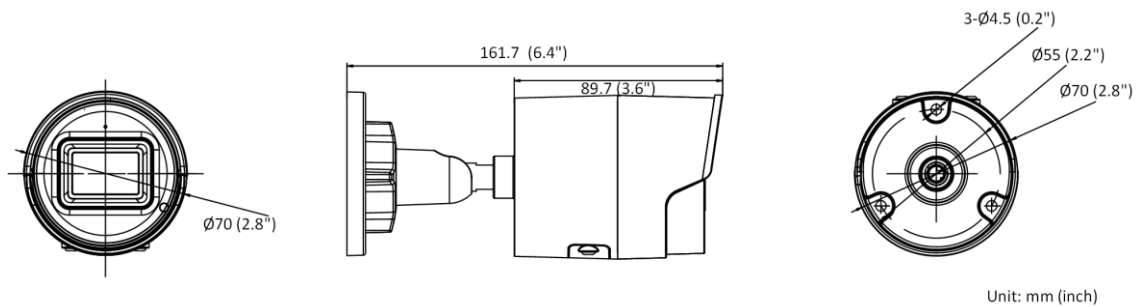

General	
Linkage Method	Upload to FTP/memory card/NAS, notify surveillance center, trigger recording, trigger capture, send email
Camera Material	Aluminum alloy body IR cover: plastic
Camera Dimension	Ø70 mm × 161.7 mm (Ø2.8" × 6.4")
Package Dimension	216 mm × 121 mm × 118 mm (8.6" × 4.8" × 4.7")
Camera Weight	Approx. 485 g (1.1 lb.)
With Package Weight	Approx. 744 g (1.6 lb.)
Storage Conditions	-30 °C to 60 °C (-22 °F to 140 °F). Humidity 95% or less (non-condensing)
Startup and Operating Conditions	-30 °C to 60 °C (-22 °F to 140 °F). Humidity 95% or less (non-condensing)
Web Client Language	33 languages English, Russian, Estonian, Bulgarian, Hungarian, Greek, German, Italian, Czech, Slovak, French, Polish, Dutch, Portuguese, Spanish, Romanian, Danish, Swedish, Norwegian, Finnish, Croatian, Slovenian, Serbian, Turkish, Korean, Traditional Chinese, Thai, Vietnamese, Japanese, Latvian, Lithuanian, Portuguese (Brazil), Ukrainian
General Function	Anti-flicker, heartbeat, password reset via email, pixel counter
Firmware Version	V5.5.113
Software Reset	Yes
Power Consumption and Current	12 VDC, 0.5 A, max. 6 W PoE (802.3af, 36 V to 57 V), 0.2 A to 0.13 A, max. 7.2 W
Power Supply	12 VDC ± 25%, reverse polarity protection PoE: 802.3af, Class 3
Power Interface	Ø5.5 mm coaxial power plug
Approval	
EMC	FCC (47 CFR Part 15, Subpart B); CE-EMC (EN 55032: 2015, EN 61000-3-2: 2014, EN 61000-3-3: 2013, EN 50130-4: 2011 +A1: 2014); RCM (AS/NZS CISPR 32: 2015); IC (ICES-003: Issue 6, 2016); KC (KN 32: 2015, KN 35: 2015)
Safety	UL (UL 60950-1); CB (IEC 60950-1:2005 + Am 1:2009 + Am 2:2013); CE-LVD (EN 60950-1:2005 + Am 1:2009 + Am 2:2013); BIS (IS 13252(Part 1):2010+A1:2013+A2:2015)
Environment	CE-RoHS (2011/65/EU); WEEE (2012/19/EU); Reach (Regulation (EC) No 1907/2006)
Protection	IP67 (IEC 60529-2013)

▪ Available Model

DS-2CD2063G2-I (2.8/4/6 mm)

DS-2CD2063G2-IU (2.8/4/6 mm)

DS-2CD2063G2-IU (2.8 mm) (Black)

Dimension

Unit: mm (inch)

Accessory

Optional