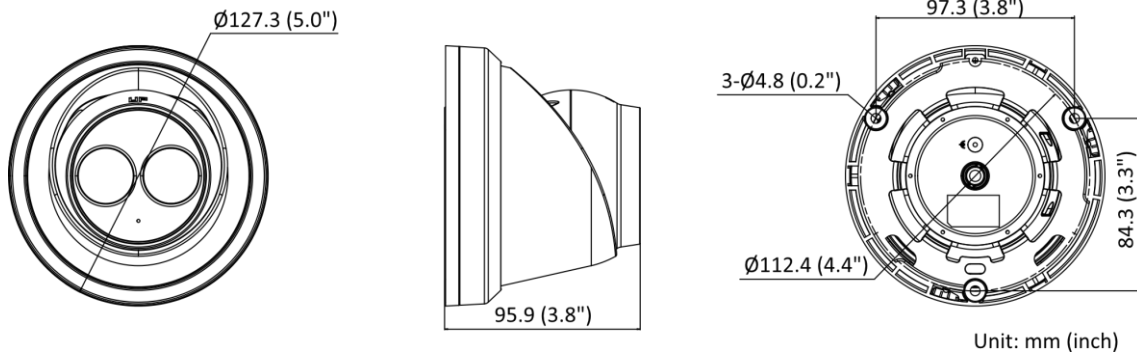

▪ **Dimension**

▪ **Accessory**

▪ **Optional**

DS-1271ZJ-130-TRL Pendant Mount	DS-1276ZJ-SUS (Black) Corner Mount	DS-1281ZJ-M (Black) Inclined Ceiling Mount	DS-1275ZJ-SUS Vertical Pole Mount	DS-1271ZJ-130-TRL (Black) Pendant Mount
DS-1280ZJ-DM8 (Black) Junction Box	DS-1281ZJ-M Inclined ceiling mount	DS-1273ZJ-130B-TRL Wall mount	DS-1276ZJ-SUS Corner mount	DS-1275ZJ-SUS (Black) Vertical Pole Mount
DS-1273ZJ-130-TRL (Black) Wall Mount	DS-1280ZJ-DM8 Junction box	DS-1273ZJ-130-TRL Wall mount