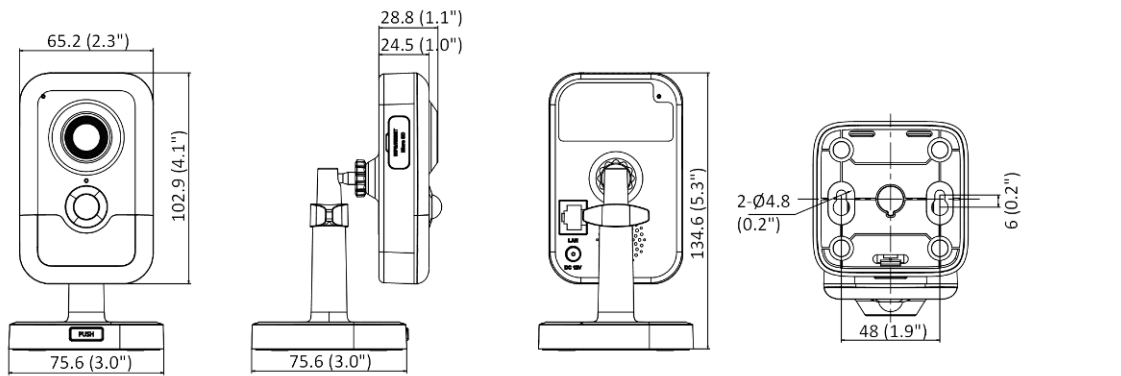

Web Client Language	33 languages English, Russian, Estonian, Bulgarian, Hungarian, Greek, German, Italian, Czech, Slovak, French, Polish, Dutch, Portuguese, Spanish, Romanian, Danish, Swedish, Norwegian, Finnish, Croatian, Slovenian, Serbian, Turkish, Korean, Traditional Chinese, Thai, Vietnamese, Japanese, Latvian, Lithuanian, Portuguese (Brazil), Ukrainian
General Function	Anti-flicker, heartbeat, password reset via email, pixelouner
Storage Conditions	-10 °C to 40 °C (14 °F to 104 °F). Humidity 95% or less (non-condensing)
Startup and Operating Conditions	-10 °C to 40 °C (14 °F to 104 °F). Humidity 95% or less (non-condensing)
Camera Material	Plastic
Camera Dimension	2 mm: 102.9 mm × 65.2 mm × 28.8 mm (4.1" × 2.6" × 1.1") 2.8 mm and 4 mm: 102.9 mm × 65.2 mm × 32.6 mm (4.1" × 2.6" × 1.3")
Package Dimension	150 mm × 125 mm × 99 mm (5.9" × 4.9" × 3.9")
Camera Weight	Approx. 120 g (0.3 lb.)
With Package Weight	Approx. 430 g (0.9 lb.)
Approval	
EMC	FCC SDoC (47 CFR Part 15, Subpart B); CE-EMC (EN 55032: 2015, EN 61000-3-2:2019, EN 61000-3-3:2013+A1:2019, EN 50130-4: 2011 +A1: 2014); KC (KN 32: 2015, KN 35: 2015)
Safety	UL (UL 62368-1); CB (IEC 62368-1:2014+A11); CE-LVD (EN 62368-1:2014/A11:2017)
Environment	CE-RoHS (2011/65/EU); WEEE (2012/19/EU); Reach (Regulation (EC) No 1907/2006)

▪ Available Model

DS-2CD2443G2-I (2/2.8/4 mm)

▪ **Dimension**

2 mm Model

Unit: mm (inch)

2.8 and 4 mm Model

Unit: mm (inch)

Distributed by