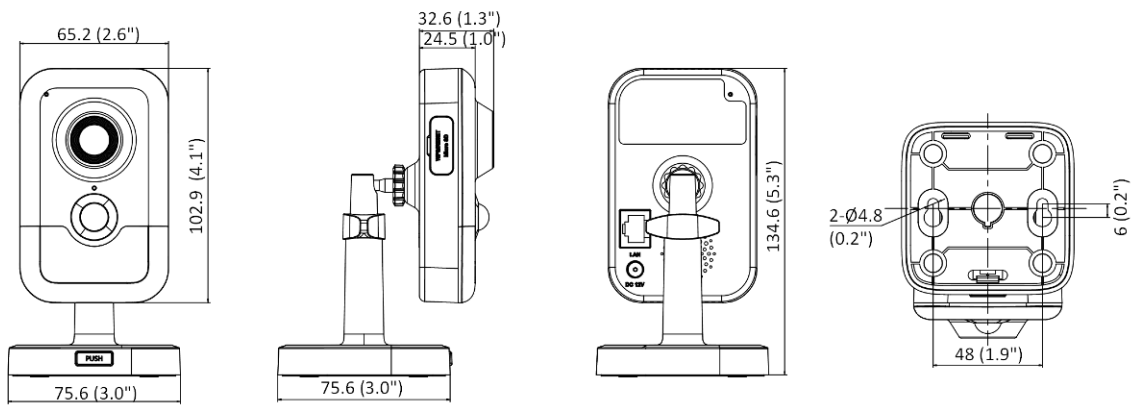

Web Client Language	33 languages English, Russian, Estonian, Bulgarian, Hungarian, Greek, German, Italian, Czech, Slovak, French, Polish, Dutch, Portuguese, Spanish, Romanian, Danish, Swedish, Norwegian, Finnish, Croatian, Slovenian, Serbian, Turkish, Korean, Traditional Chinese, Thai, Vietnamese, Japanese, Latvian, Lithuanian, Portuguese (Brazil), Ukrainian
General Function	Anti-flicker, heartbeat, password reset via email, pixelouner
Storage Conditions	-10 °C to 40 °C (14 °F to 104 °F). Humidity 95% or less (non-condensing)
Startup and Operating Conditions	-10 °C to 40 °C (14 °F to 104 °F). Humidity 95% or less (non-condensing)
Camera Material	Plastic
Camera Dimension	2 mm: 102.9 mm × 65.2 mm × 28.8 mm (4.1" × 2.6" × 1.1") 2.8 mm and 4 mm: 102.9 mm × 65.2 mm × 32.6 mm (4.1" × 2.6" × 1.3")
Package Dimension	150 mm × 125 mm × 99 mm (5.9" × 4.9" × 3.9")
Camera Weight	Approx. 120 g (0.3 lb.)
With Package Weight	Approx. 430 g (0.9 lb.)
Approval	
EMC	FCC SDoC (47 CFR Part 15, Subpart B); CE-EMC (EN 55032: 2015, EN 61000-3-2:2019, EN 61000-3-3:2013+A1:2019, EN 50130-4: 2011 +A1: 2014); KC (KN 32: 2015, KN 35: 2015)
Safety	UL (UL 62368-1); CB (IEC 62368-1:2014+A11); CE-LVD (EN 62368-1:2014/A11:2017)
Environment	CE-RoHS (2011/65/EU); WEEE (2012/19/EU); Reach (Regulation (EC) No 1907/2006)

▪ Available Model

DS-2CD2443G2-I (2/2.8/4 mm)

▪ **Dimension**

2 mm Model

Unit: mm (inch)

2.8 and 4 mm Model

Unit: mm (inch)

Distributed by